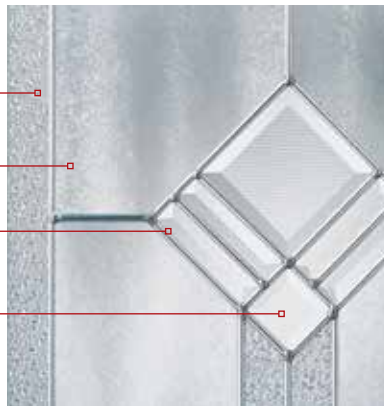

IMPOSTES - TRANSOMS

TRIPLE VERRE | TRIPLE GLAZED