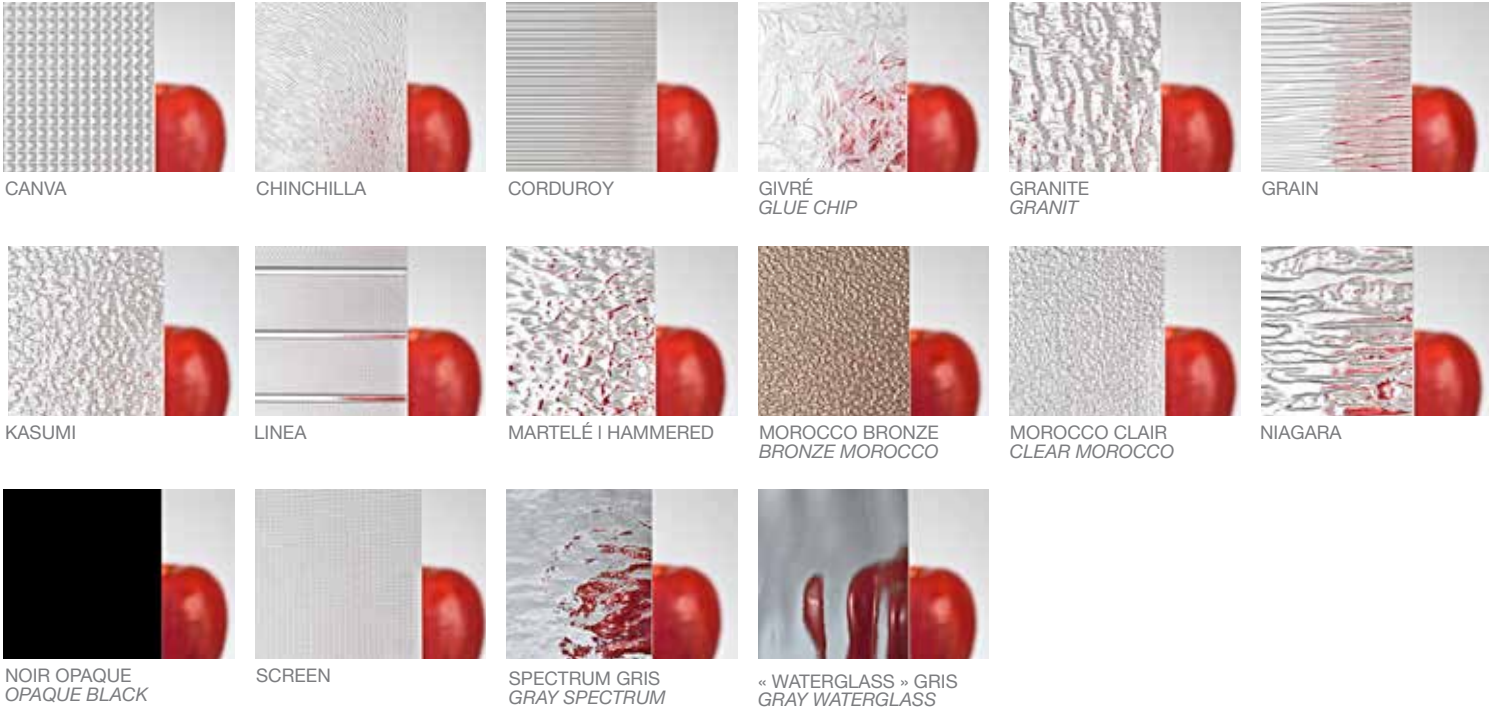

1- Verre | Glass

1 Choisissez votre VERRE | Choose your GLASS

L'OBJET EN RÉFÉRENCE EST À 24" DERRIÈRE LE VERRE. | THE OBJECT SHOWN BEHIND THE GLASS IS AT 24" DISTANCE.