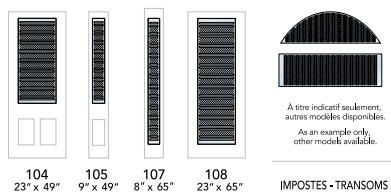

Cast Glass

Cast Glass is made in our kilns according to a 30 year old elaborate process mastered here by our own artisans. This allows us to create beautiful patterns which, even when mass-produced, are never identical.

Each piece is unique! Cast Glass is very artistic product best suited to artistic customers. It ultimately yields various textured 3-D finishes that refract light, and provide excellent privacy. Our cast glass is sure to add a touch of originality to your entrance system.

CLAIR	OBSCUR -	OBSCUR +	OPAQUE
CLEAR	PRIVACY -	PRIVACY +	OPAQUE

VERRE | GLASS

Perspective

DOUBLE VERRE | DOUBLE GLAZED