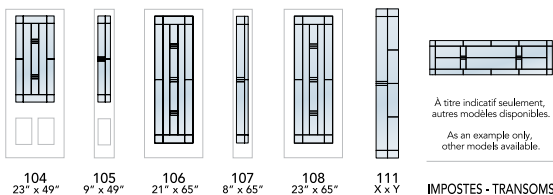

FINIS STANDARDS | STANDARD FINISHES

NOTE: Autres finis disponibles | Other available finishes

- NS-AR Non-Soudé Argent Satiné
  Non-Welded Silver
- NS-PT Non-Soudé Étain | Non-Welded Pewter

TRIPLE VERRE | TRIPLE GLAZED

ÉCHELLE DE DEGRÉ D'INTIMITÉ | PRIVACY RATING

CLAIR	OBSCUR -	OBSCUR +	OPAQUE
CLEAR	PRIVACY -	PRIVACY +	OPAQUE

VERRES | GLASSES