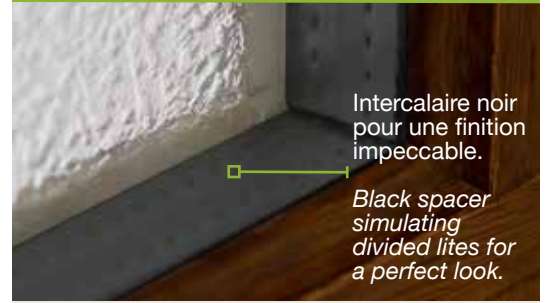

BARROTIN DE SURFACE | SDL

Intercalaire noir pour une finition impeccable.

Black spacer simulating divided lites for a perfect look.