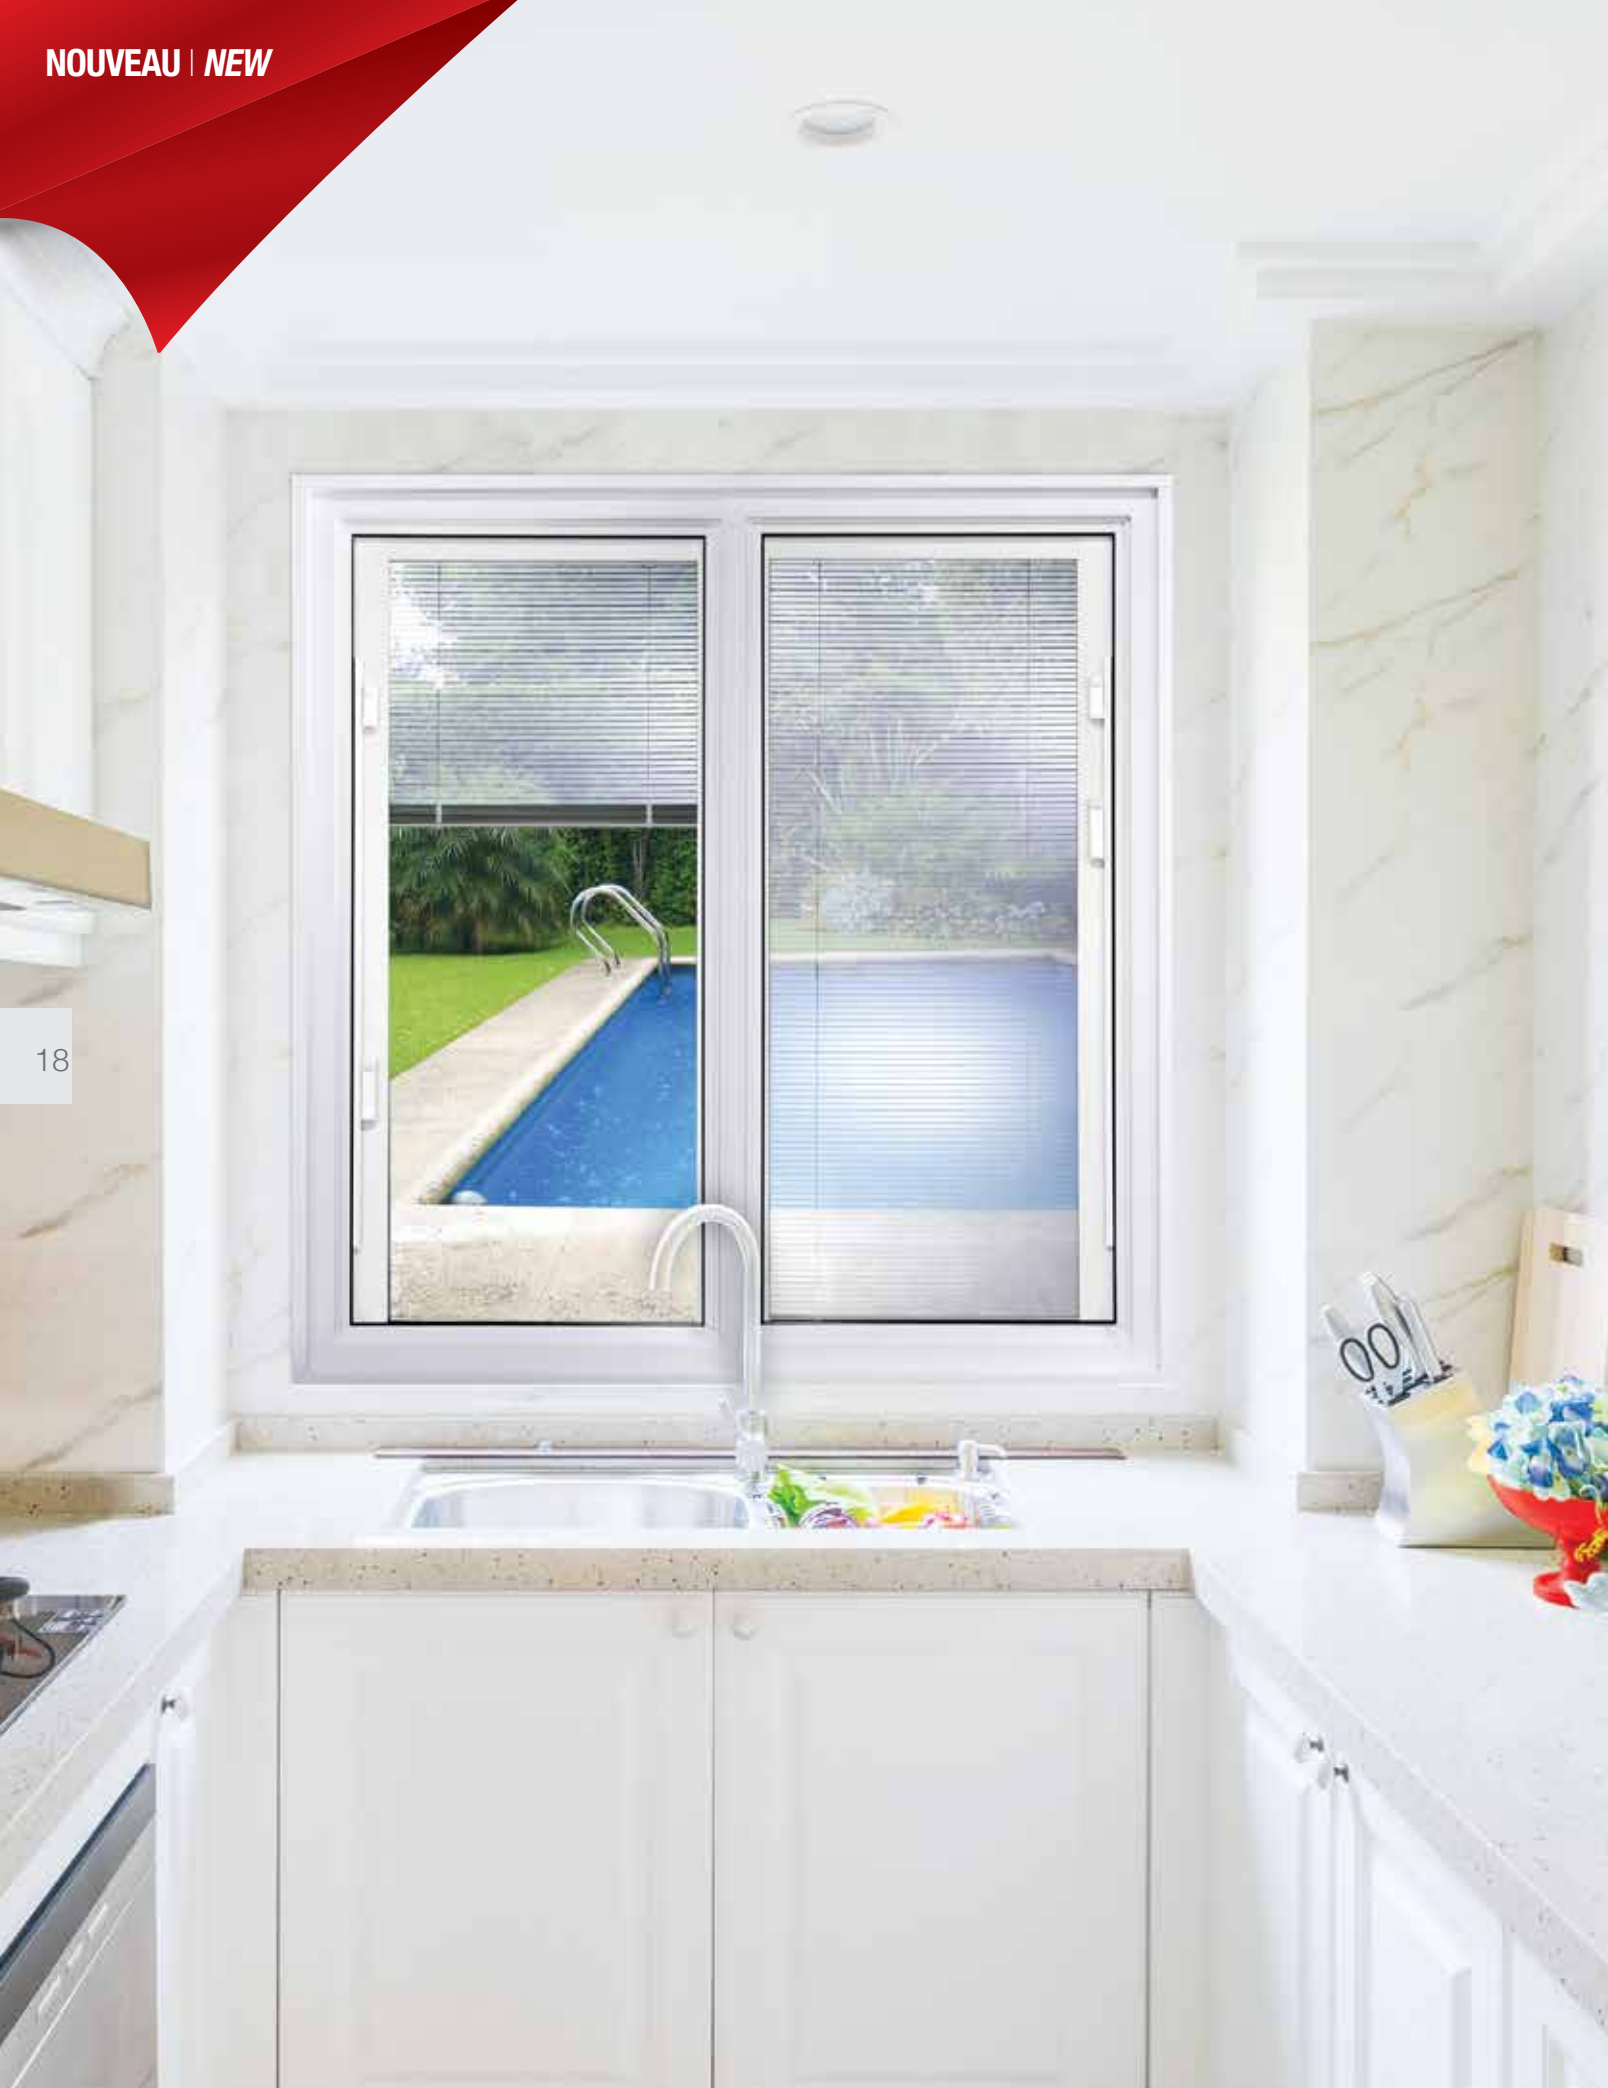

## SDL

*Verre Select's product offering is ever evolving with its CONTEMPORARY frame. Indeed we now offer an SDL that is 1-9/16" wide that fits perfectly with the door window frame. What's more, this series' sealed unit is made with shadow grills that are adapted to the SDL width, which provides an unparalleled look.*

### VERRES | GLASSES

17