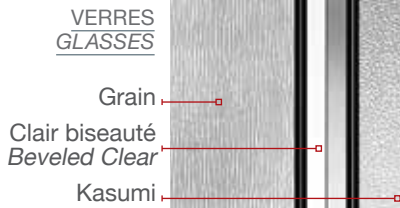

ÉCHELLE DE DEGRÉ D'INTIMITÉ | *PRIVACY RATING*

CLAIR	OBSCUR -	OBSCUR +	OPAQUE
CLEAR	PRIVACY -	PRIVACY +	OPAQUE

FINI STANDARD | *STANDARD FINISH*
NOTE: Autres finis disponibles | *Other available finishes*
N Plomb soudé antique
Antique Welded Lead

FINI STANDARD | *STANDARD FINISH*
NOTE: Autres finis disponibles | *Other available finishes*
PL Plomb soudé | *Welded Lead*

IMPOSTES - TRANSOMS

TRIPLE VERRE | *TRIPLE GLAZED*