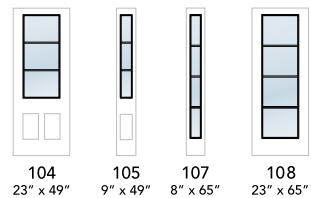

FINIS STANDARDS | STANDARD FINISHES

NS-NO 1" - Non-soudé noir 1" plat
Flat Non-Welded 1" Black

NS-BL 1" - Non-soudé blanc 1" plat
Flat Non-Welded 1" White