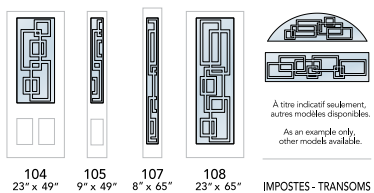

DOUBLE VERRE | DOUBLE GLAZED